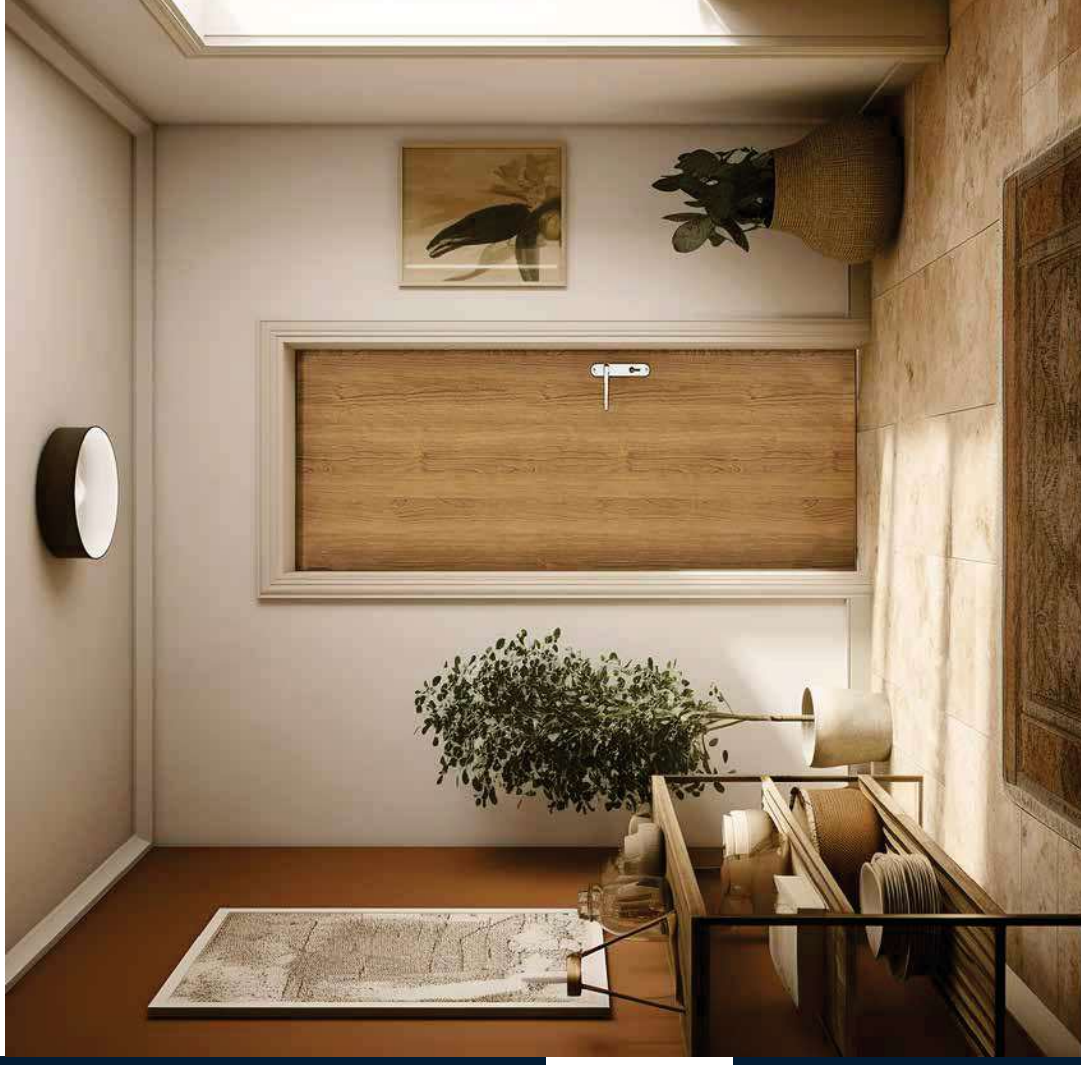

Paintless Door Selection

Added Groove Line Design Available

Door Thickness	mm	Door Edging	Matching Color
Standard	36 (Honeycomb Core) 38 (Solid Core)	Surface Finished	Woograin Finished
Customise	40, 45 & 50	Standard Size	3' x 7'
		Customise Size	3' x 8' & 4' x 8'