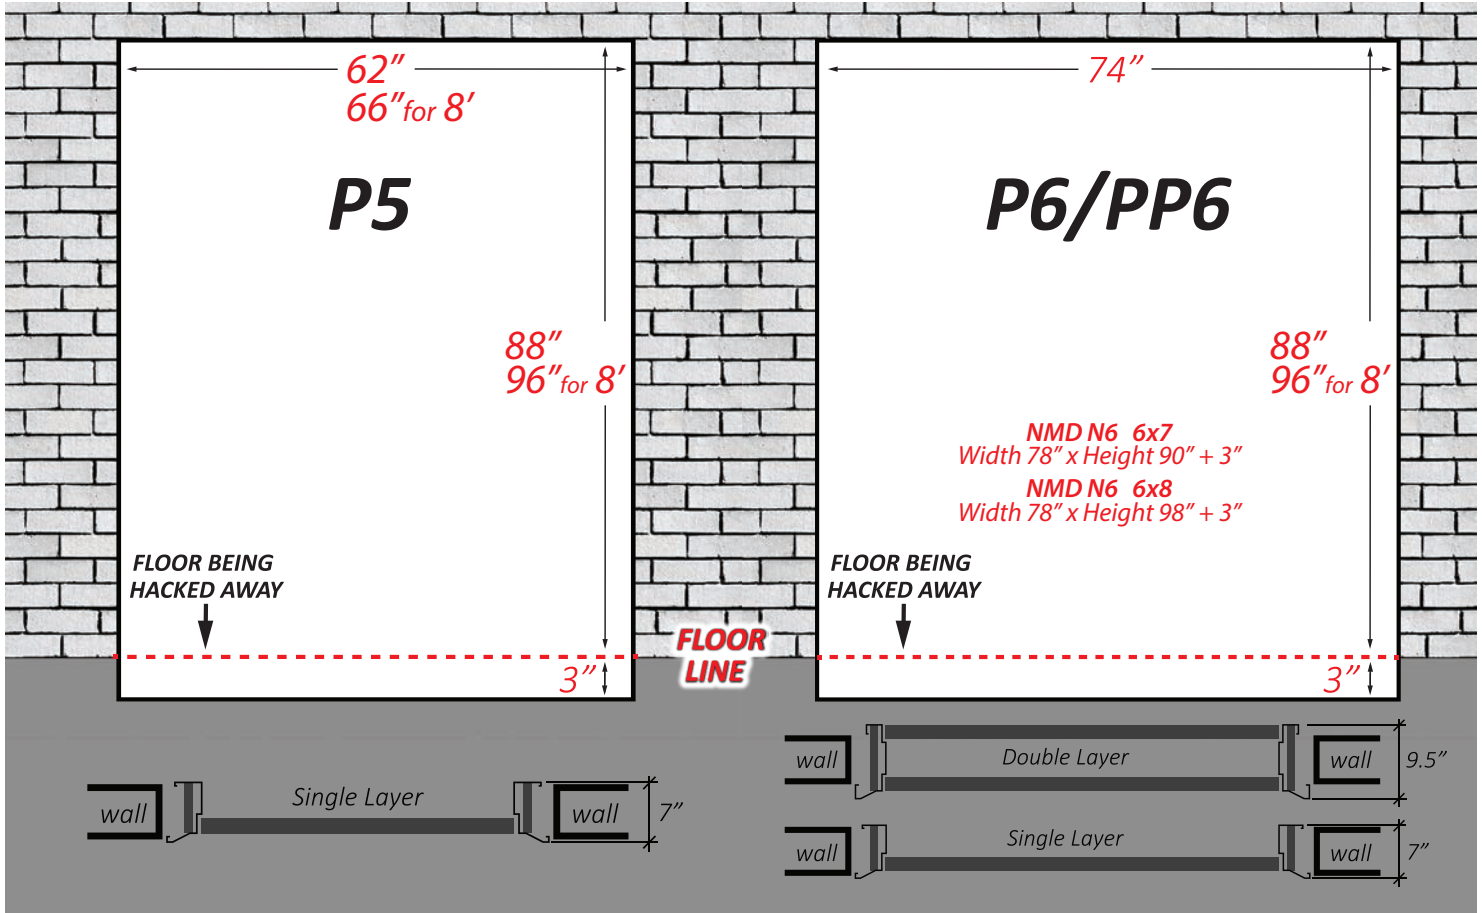

FRONT VIEW

BACK VIEW

BACK VIEW

WALL OPENING SIZE

NORMAL COLOUR

WHITE

DARK BLUE

COPPER