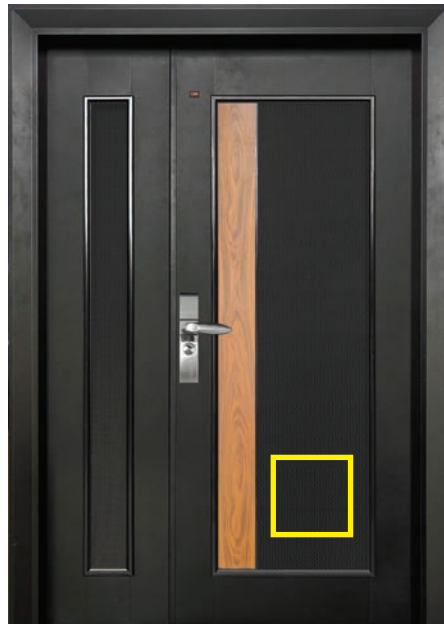

MD PERFORATED P4-01