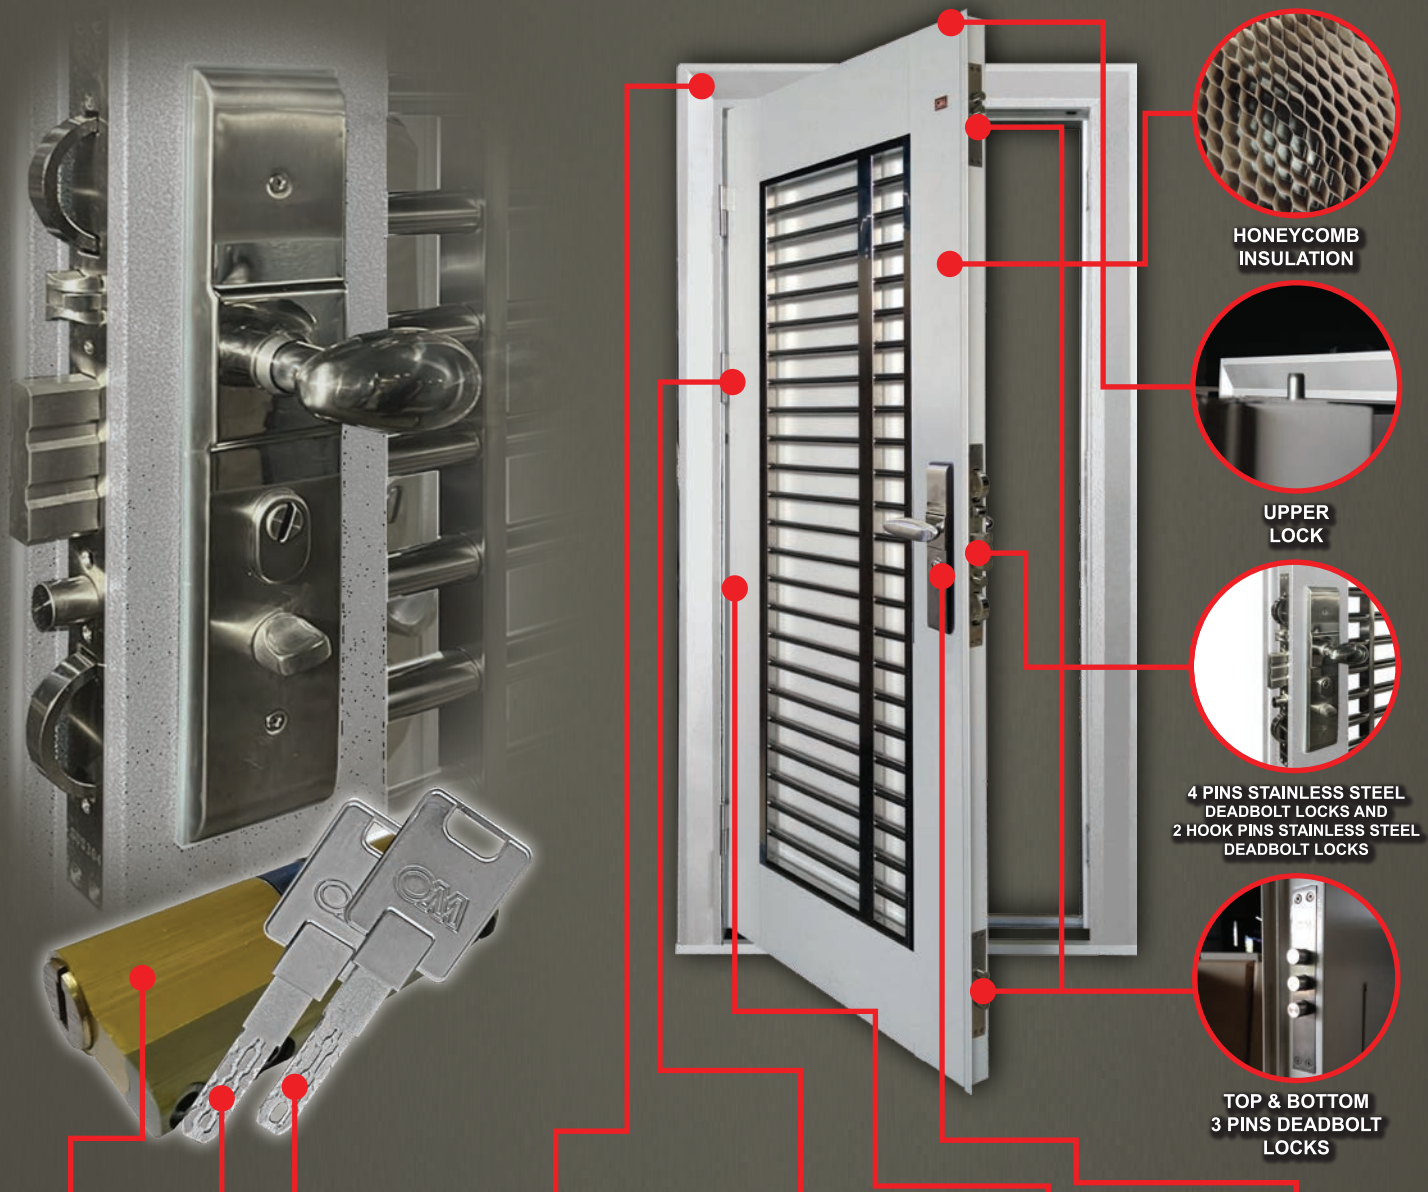

Product Made In Malaysia by OM SECURITY DOOR SDN BHD

www.facebook.com/OmSecurityDoor

www.omsecurity.com.my