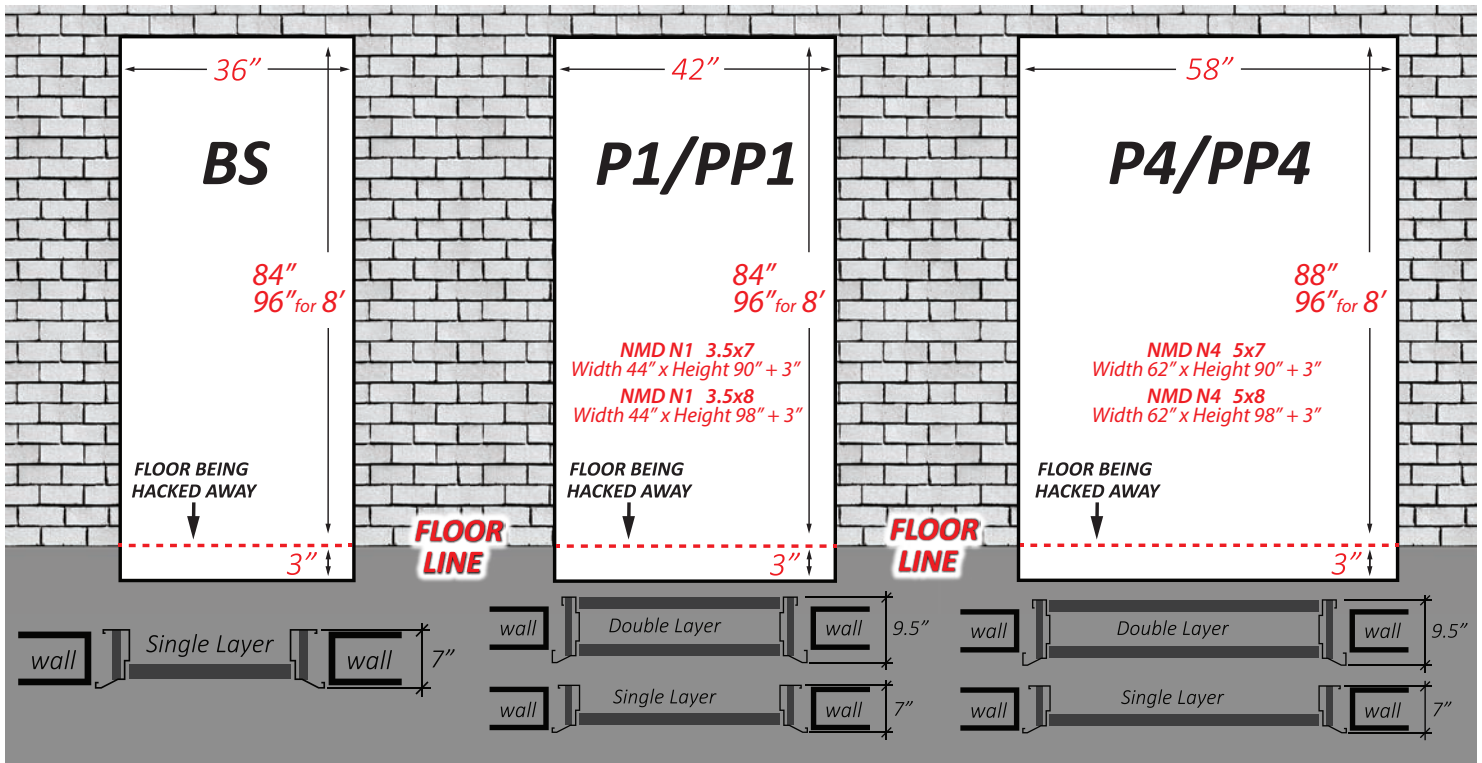

SE-03

SYAHADAH

SY-01

DOOR SIZE (P&M MODEL)

MODEL (P&M)	SIZES (GENERAL TOLERANCE +/- 5MM)	
BS OPEN OUT → BS OPEN IN →	3x7 Frame Ext : 909 MM x 2125 MM (35.8" x 83.7") Door Size : 707 MM x 1985 MM (27.8" x 78.1")	3x8 Frame Ext : 909 MM x 2438 MM (35.8" x 96.0") Door Size : 707 MM x 2438 MM (27.8" x 91.0")
	Frame Ext : 875 MM x 2125 MM (34.4" x 83.7")	Frame Ext : 875 MM x 2438 MM (34.4" x 96.0")
P1&PP1 OPEN OUT → P1 OPEN IN →	3.5x7 Frame Ext : 1062 MM x 2125 MM (41.8" x 83.7") Door Size : 860 MM x 1985 MM (33.9" x 78.1")	3.5x8 Frame Ext : 1062 MM x 2438 MM (41.8" x 96.0") Door Size : 860 MM x 2311 MM (33.9" x 91.0")
	Frame Ext : 1025 MM x 2125 MM (40.3" x 83.7")	Frame Ext : 1025 MM x 2438 MM (40.3" x 96.0")
P1 OPEN OUT → P1 OPEN IN →	4x7 Frame Ext : 1260 MM x 2125 MM (49.6" x 83.7") Door Size : 1060 MM x 1985 MM (41.7" x 78.1")	4x8 Frame Ext : 1260 MM x 2438 MM (49.6" x 96.0") Door Size : 1060 MM x 2311 MM (41.7" x 91.0")
	Frame Ext : 1223 MM x 2125 MM (48.0" x 83.7")	Frame Ext : 1223 MM x 2438 MM (48.0" x 96.0")
P4/PP4	5x7 Frame Ext : 1482 MM x 2240 MM (58.3" x 88.2") Door Size : 1313 MM x 2110 MM (51.7" x 83.1")	5x8 Frame Ext : 1482 MM x 2438 MM (58.3" x 96.0") Door Size : 1313 MM x 2311 MM (51.7" x 91.0")
P5 EQUAL	5x7 Equal Frame Ext : 1575 MM x 2240 MM (62.0" x 88.2") Door Size : 1410 MM x 2110 MM (55.5" x 83.1")	5x8 Equal Frame Ext : 1676 MM x 2438 MM (66.0" x 96.0") Door Size : 1511 MM x 2311 MM (59.5" x 91.0")
P6/PP6	6x7 Frame Ext : 1882 MM x 2240 MM (74.1" x 88.2") Door Size : 1713 MM x 2110 MM (67.4" x 83.1")	6x8 Frame Ext : 1882 MM x 2438 MM (74.1" x 96.0") Door Size : 1713 MM x 2311 MM (67.4" x 91.0")
P9/PP9	9x7 Frame Ext : 2805 MM x 2240 MM (110.4" x 88.2") Door Size : 1713 MM x 2110 MM (67.4" x 83.1")	9x8 Frame Ext : 2805 MM x 2438 MM (110.4" x 96.0") Door Size : 1713 MM x 2311 MM (67.4" x 91.0")

FRONT VIEW

BACK VIEW

BACK VIEW

WALL OPENING SIZE

NORMAL COLOUR

WHITE

DARK BLUE

COPPER