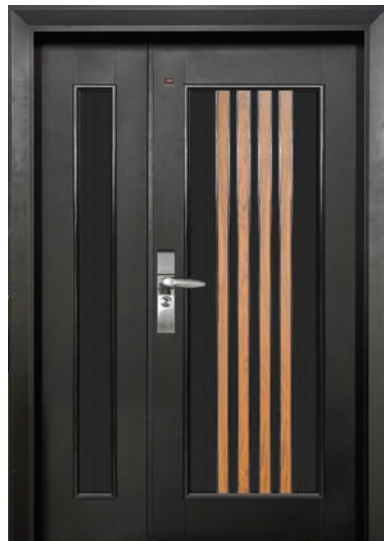

MD PERFORATED P4-04